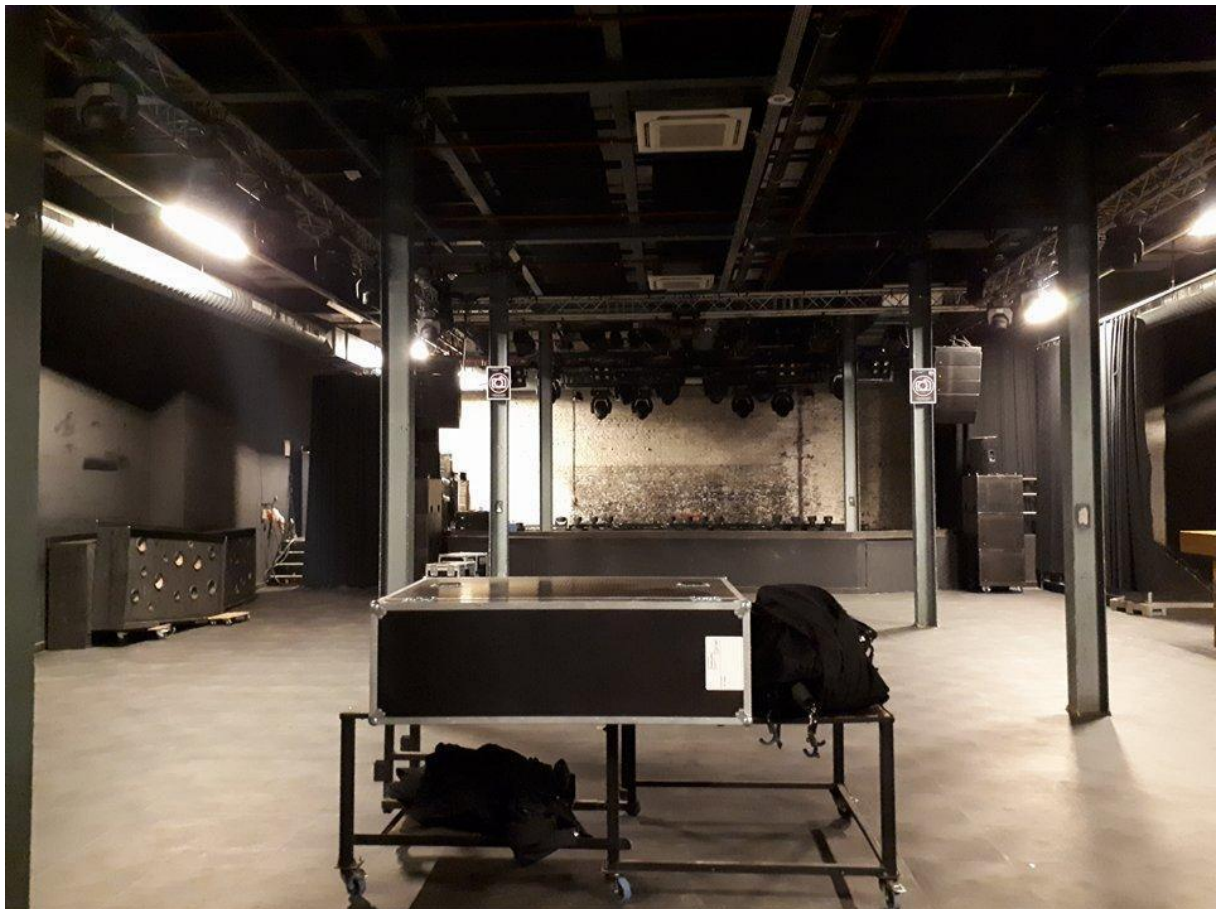

Mics/DI's:

2x Shure Beta 91
1x Shure Beta 52
2x Shure Beta 56
2x Shure Beta 57
8x Shure SM 57
8x Shure SM58
1x Shure Beta 58
1x Shure SM94

10x BSS 133 DI

Microphone stands

14x K&M Short boom
14x K&M Tall boom

Mics/DI's:

2x AKG D112
2x AKG C214
2x AKG C430
1x AKG C1000
4x Sennheiser E904
2x Sennheiser E906
2x Sennheiser MD 421 U-4
1x Electro Voice RE20
2x Audio Technica 2020

1x Whirlwind Passive DI