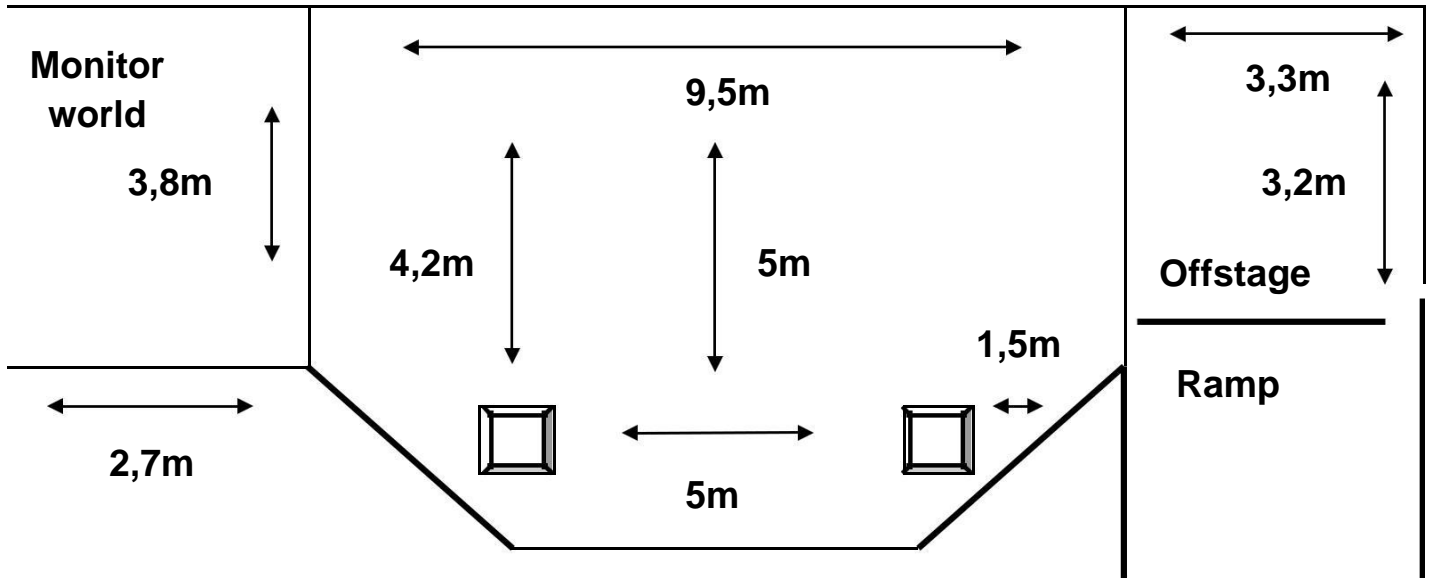

Stage

Fixed stage

Stage dimensions:

Height: 0,9m

Width: 9,5m

Length: 5m

Backdrop:

Max. length: 3m

Max. width: 4m

Max. weight: 50kg

Clearance:

2.8m (2.4m to lights in the upstagetruss)

Additional power:

Additional power available **on request !!!** Please contact us a few weeks before showdate if you need additional power for sound or light.